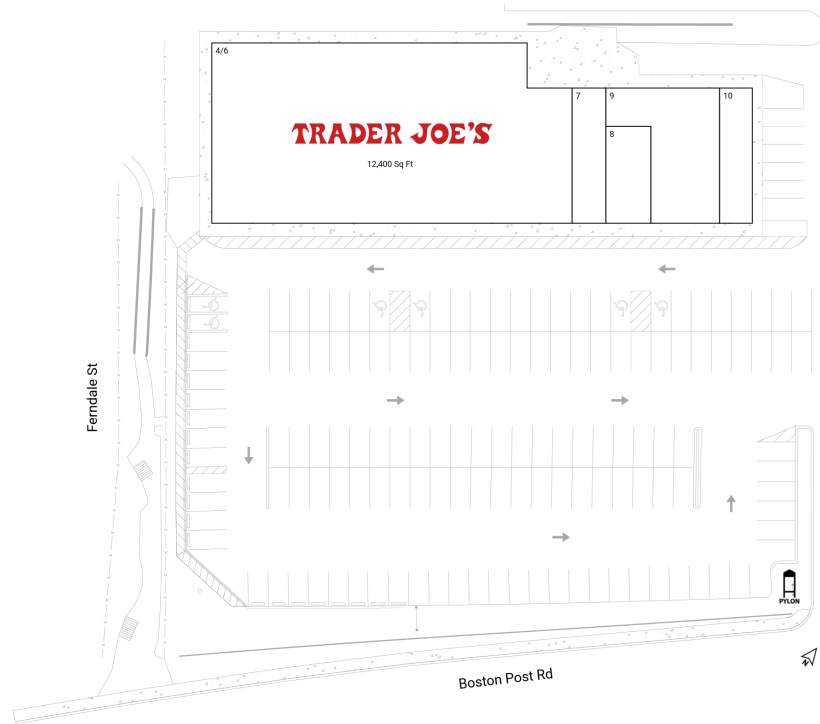

Village Square Shopping Center

1262 Boston Post Road | Larchmont, NY 10538

Westchester County

New York-Newark-Jersey City, NY-NJ

17,000 Sq Ft

40.9383, -73.7462

Current Tenants Space size listed in square feet

4/6	Trader Joe's	12,400
7	Everythings Hair Limited	900
8	Nail Garden House	862
9	Village Bagels	1,966
10	Espresso Cafeto	872

This site plan is for illustrative and information purposes only, showing the general layout of the shopping center; and is not a legal survey. Brixmor makes no representation or warranty that the shopping center is exactly as depicted as site conditions and tenant mix are subject to change over time.